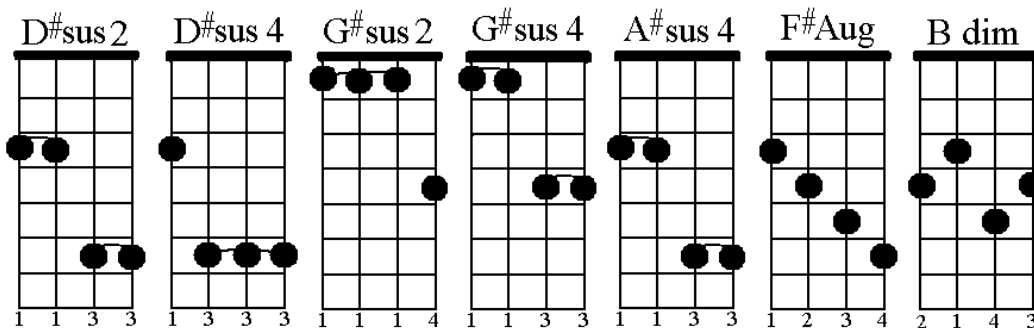

More Chords

More Chord Charts Are Available At: www.DrPsychotic.com

Chord Charts Are Available For All 12 Keys

© 2010 Craypoe.com Publications